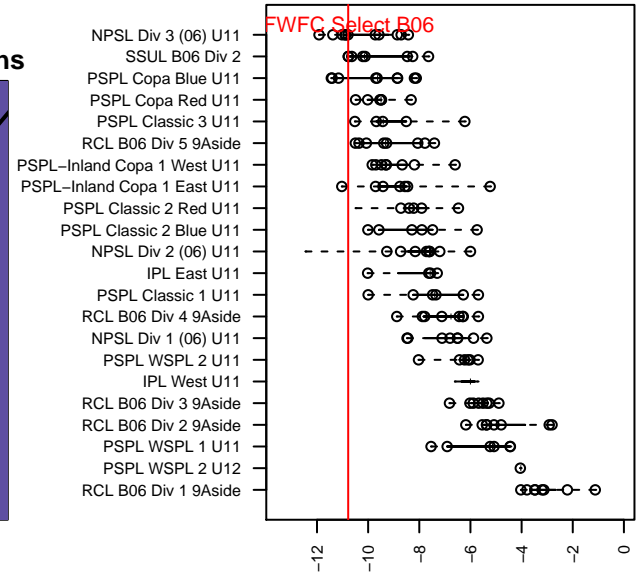

# FWFC Select B06

Federal Way FC  
 Federal Way, WA  
 B06 total strength=212  
 attack=0.15 defense=0.11  
 fall league = SSUL B06 Div 2  
 notes= Draeger 2016

alt names used:  
 FWFC B06 Select  
 FWFC B06 Select  
 FWFC B06 Select Draeger  
 FWFC B06 Select

Venues played:  
 2016 Blast Off B2006 C  
 2016 River Jam Samba U11  
 2016 SSUL B06 Division 2  
 2016 WYS Presidents Cup B06 Division 3

**FWFC Select B06**  
 Dots are actual minus expected GF (blue circles) and GA (red triangles).  
 Blue line is smoothed change in attack strength. Red is smoothed change in defense strength.

**attack and defense variance (black dot)  
relative to other teams  
and top 10 in region**

**attack and defense rating  
relative to others at age  
and all opponents in last 13 months**

**Performance relative to 13 month average**